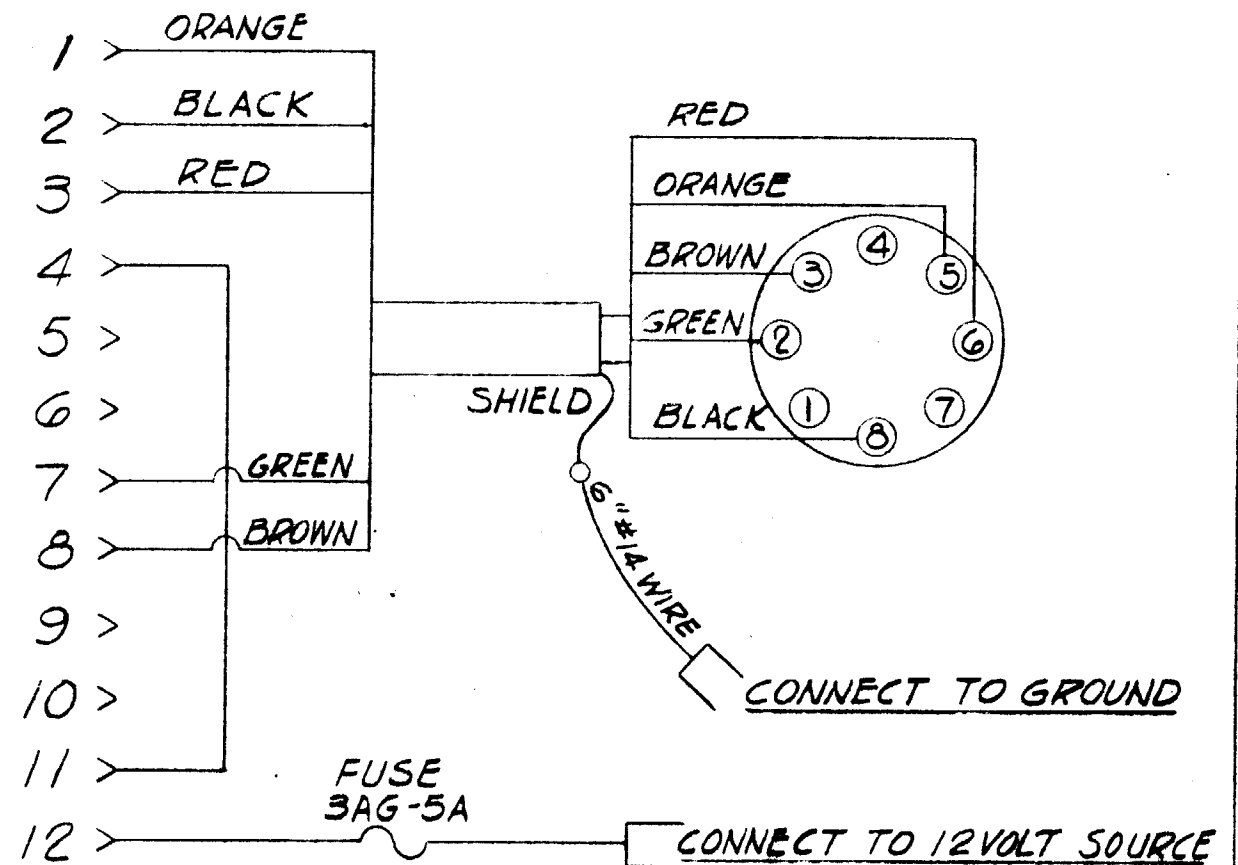

# WIRING INSTRUCTIONS FOR VPS-T91 CABLE

## 6 VDC CABLE CONNECTIONS FOR USE WITH VPS-T91

COLOR	VOLTAGE	AWG.
ORANGE	+285	#18
BLACK	GROUND	#14
RED	+475	#18
BROWN	RELAY GND.	#18
GREEN	+6 FIL.	#18

## 12 VDC CABLE CONNECTIONS FOR USE WITH VPS-T91

COLOR	VOLTAGE	AWG
ORANGE	+285	#18
BLACK	GROUND	#14
RED	+475	#18
BROWN	RELAY GND.	#18
GREEN	+12 FIL.	#18