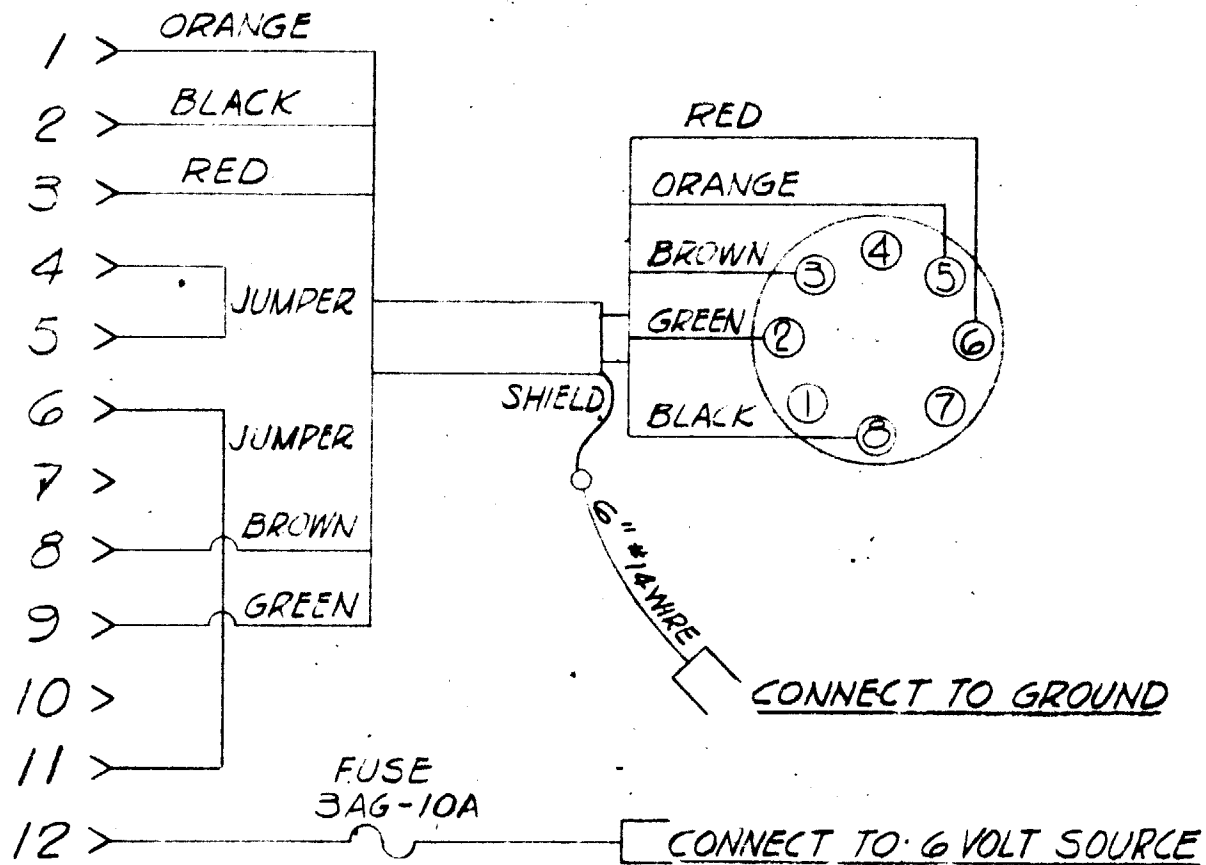

# WIRING INSTRUCTIONS FOR VPS-T91 CABLE

## 6 VDC CABLE CONNECTIONS FOR USE WITH VPS-T91

COLOR	VOLTAGE	AWG.
ORANGE	+285	#18
BLACK	GROUND	#14
RED	+475	#18
BROWN	RELAY GND.	#18
GREEN	+6 FIL.	#18

## 12 VDC CABLE CONNECTIONS FOR USE WITH VPS-T91

COLOR	VOLTAGE	AWG
ORANGE	+285	#18
BLACK	GROUND	#14
RED	+475	#18
BROWN	RELAY GND.	#18
GREEN	+12 FIL.	#18